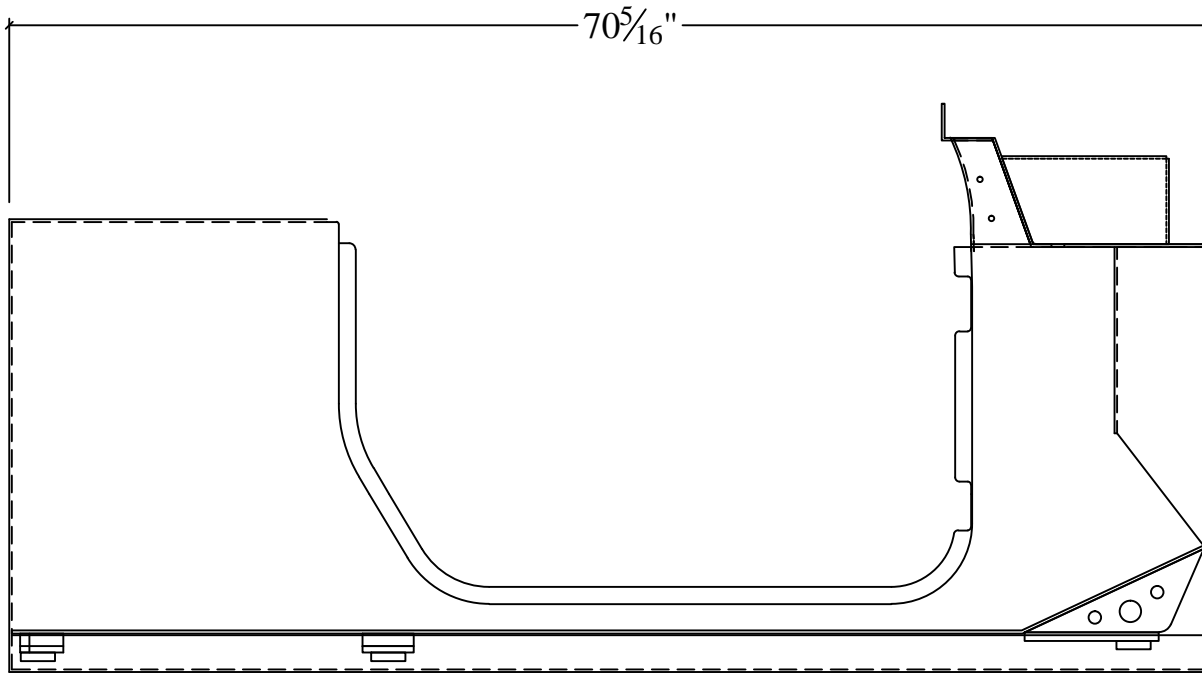

# 2007 - Present JK 2 Door Cab

(Fits Gr8tops hard top)

Approximate Measurements