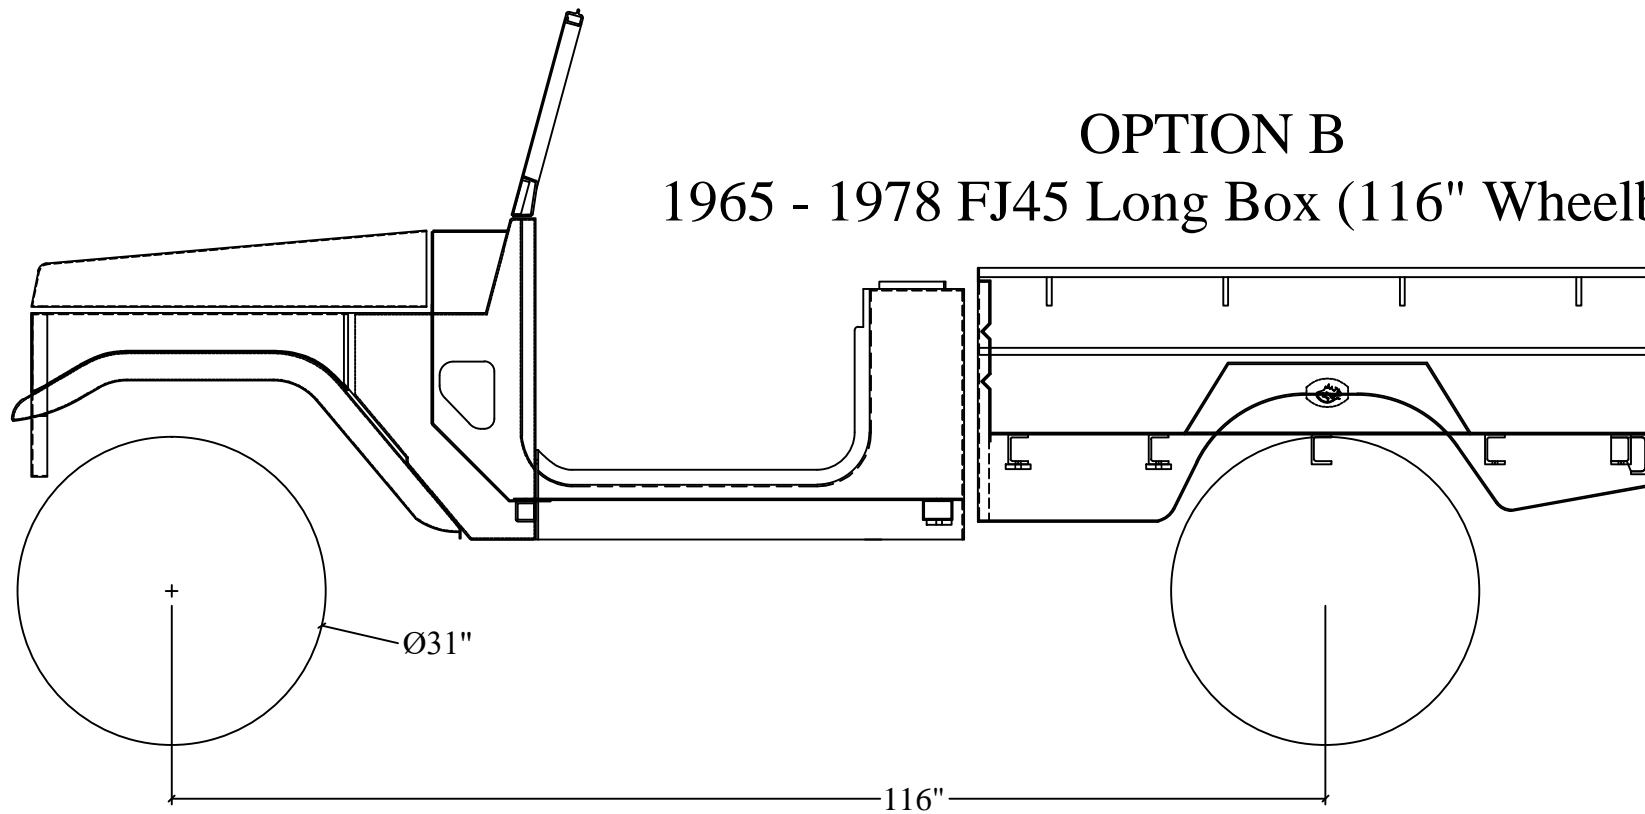

- #4502 1965-1978 FJ45 Cab
- #4532 1965-1978 FJ45 Long Box & Tailgate shortened $18 \frac{5}{8}$ " off the rear

OPTION B
1965 - 1978 FJ45 Long Box (116" Wheelbase)