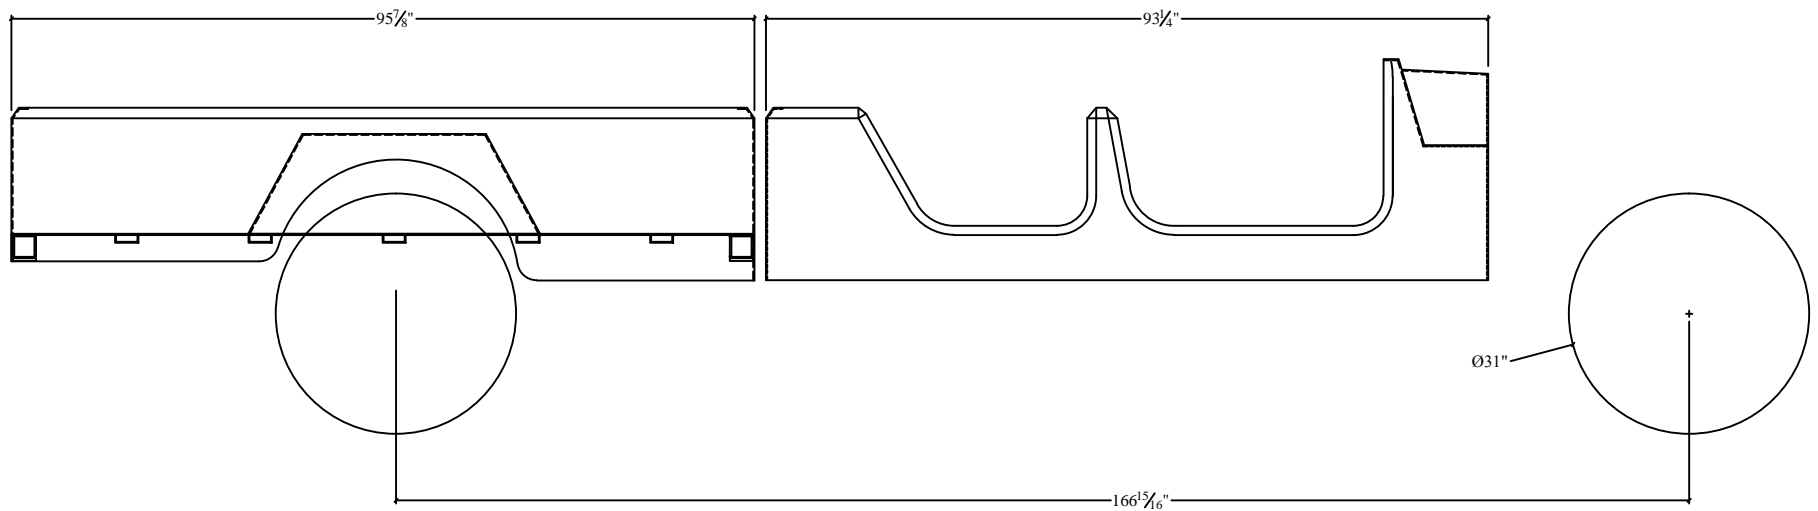

OPTION E
#5074 CJ Custom Box 95 $\frac{7}{8}$ " long with #5068 CJ/YJ Crew Cab
(166 $\frac{15}{16}$ " Wheelbase)

Approximate Measurements