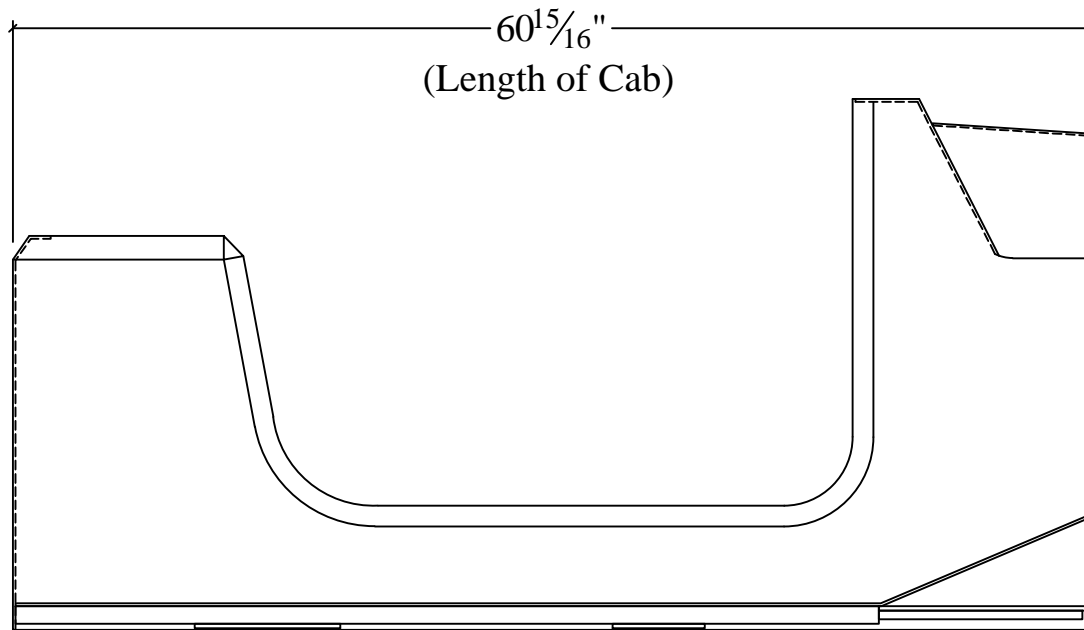

#5363 TJ/CJ Cab

(Works with Gr8tops TJ XTOP)

Approximate Measurements