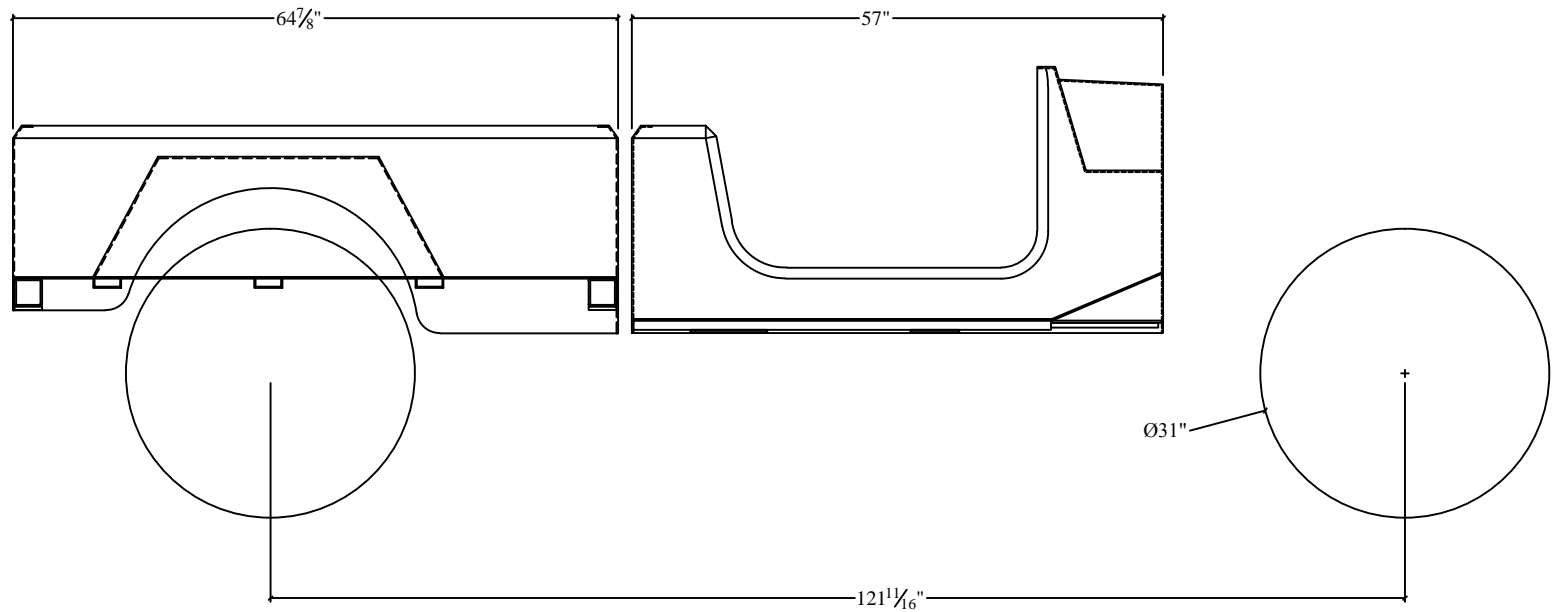

OPTION B

#5071 CJ Custom Box $64\frac{7}{8}$ " long with #5060 CJ/YJ Cab
($121\frac{1}{16}$ " Wheelbase)

Approximate Measurements