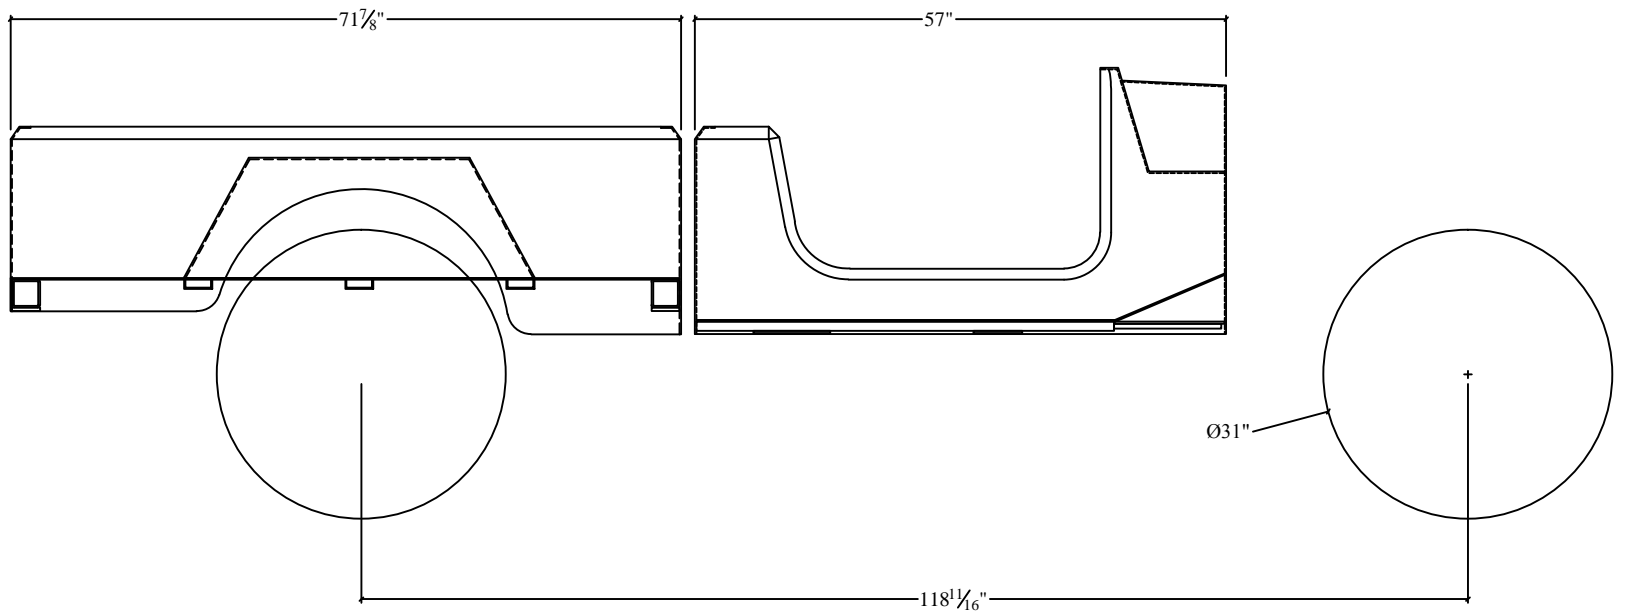

OPTION C

#5072 CJ Custom Box 71 $\frac{7}{8}$ " long with #5060 CJ/YJ Cab
(118 $\frac{11}{16}$ " Wheelbase)

Approximate Measurements