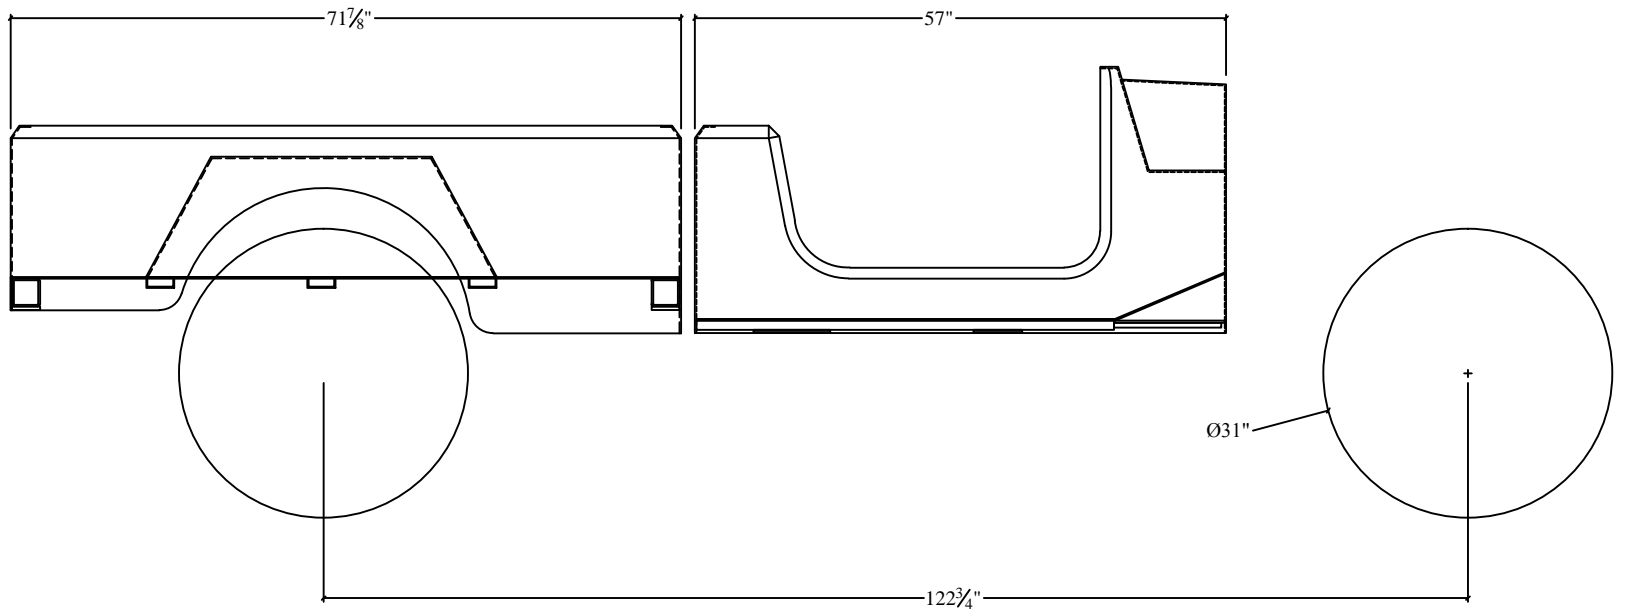

OPTION D

#5073 CJ Custom Box $71 \frac{7}{8}$ " long with #5060 CJ/YJ Cab
($122 \frac{3}{4}$ " Wheelbase)

Approximate Measurements