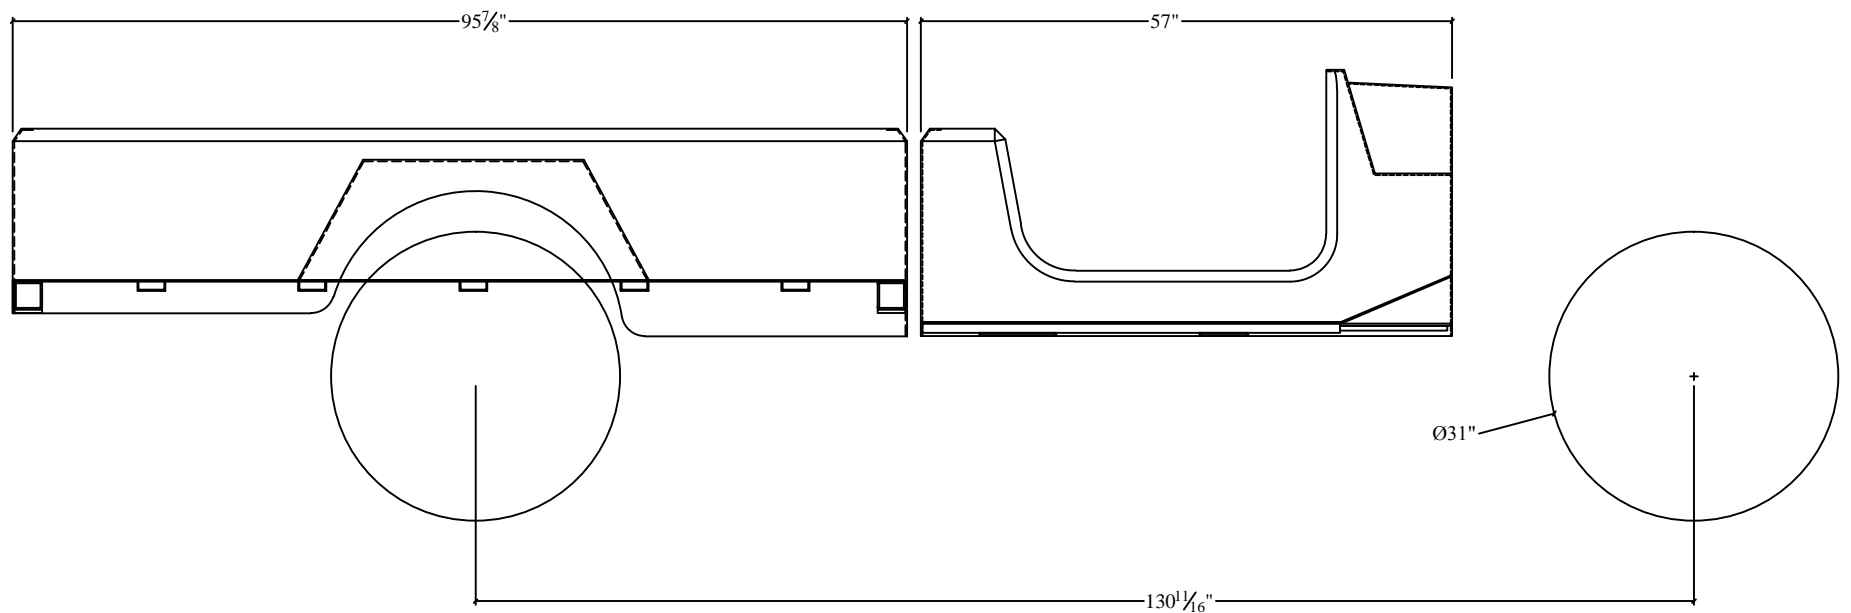

OPTION E
#5074 CJ Custom Box 95 $\frac{7}{8}$ " long with #5060 CJ/YJ Cab
(130 $\frac{11}{16}$ " Wheelbase)

Approximate Measurements