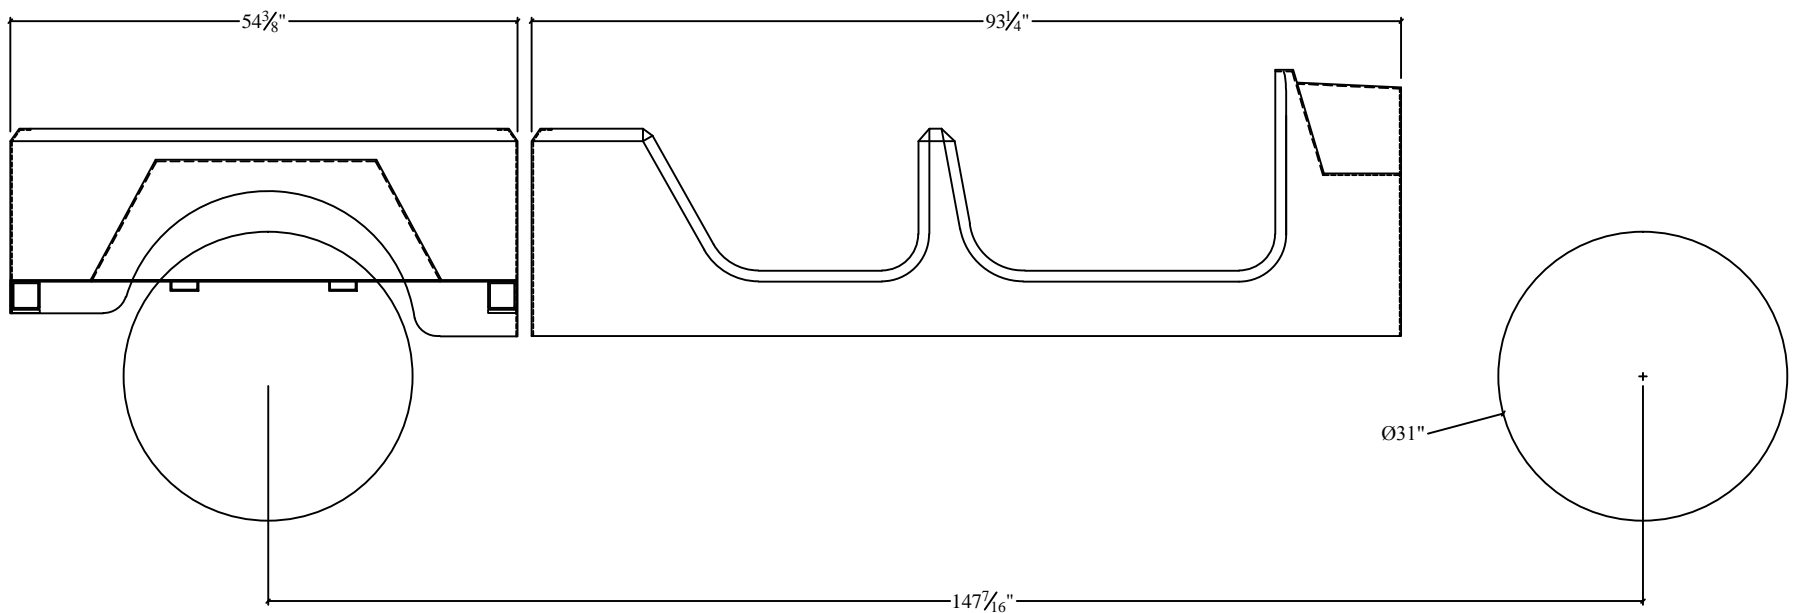

OPTION A
#5070 CJ Custom Box 54 $\frac{3}{8}$ " long with #5068 CJ/YJ Crew Cab
(147 $\frac{7}{16}$ " Wheelbase)

Approximate Measurements