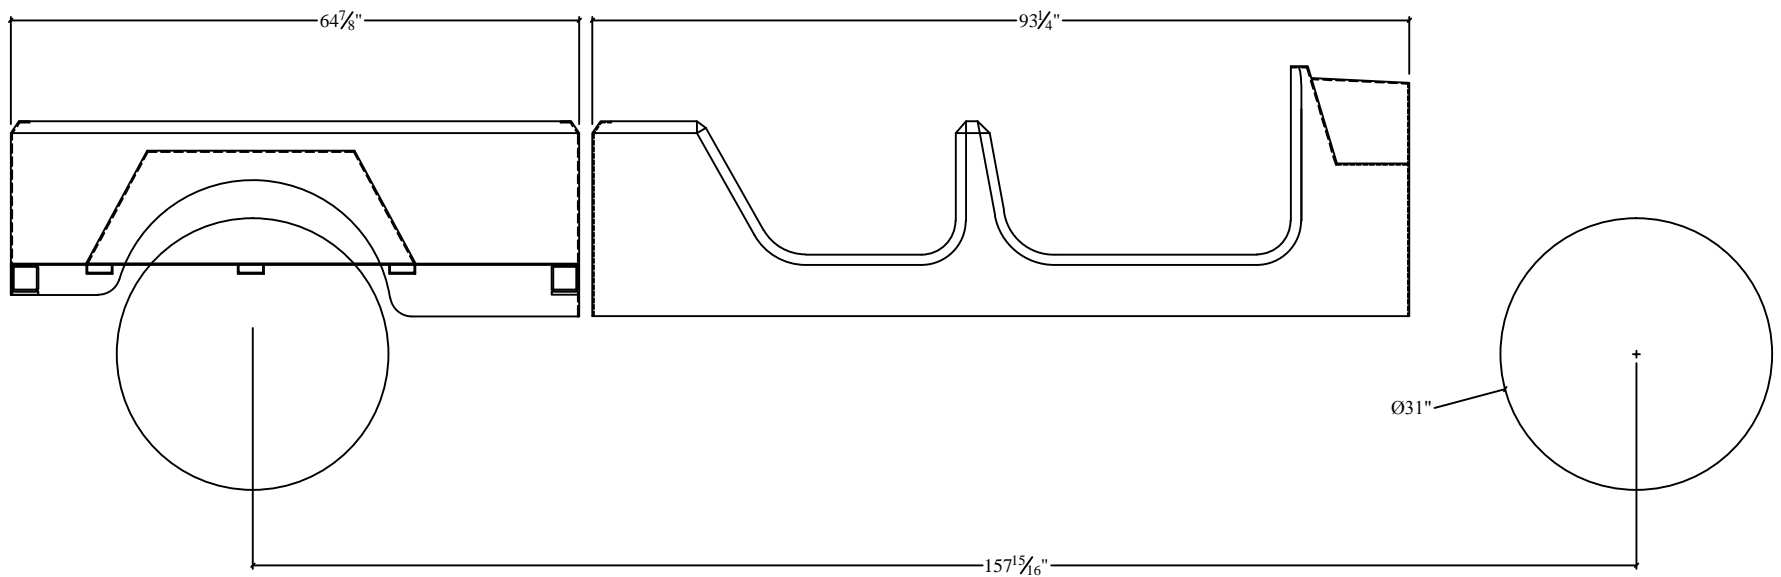

OPTION B
#5071 CJ Custom Box 64 $\frac{7}{8}$ " long with #5068 CJ/YJ Crew Cab
(157 $\frac{15}{16}$ " Wheelbase)

Approximate Measurements