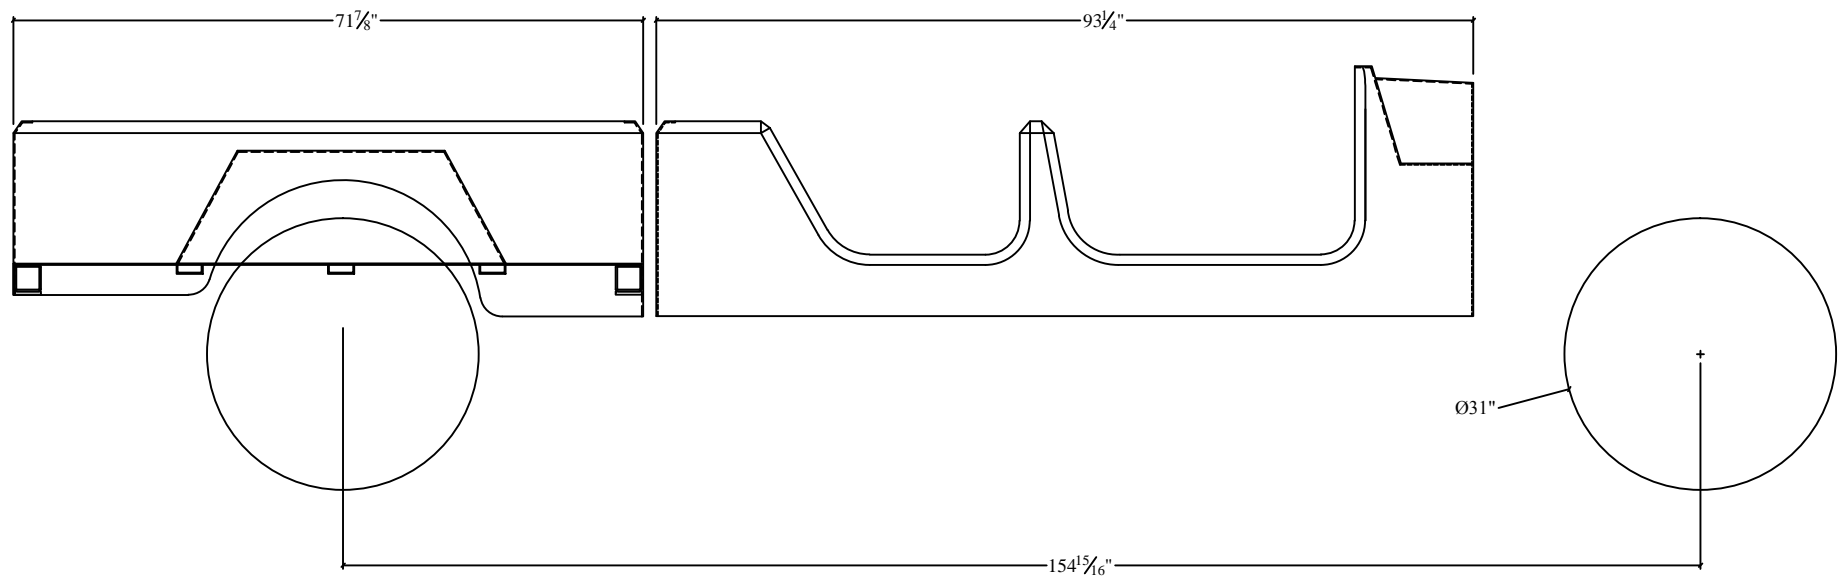

OPTION C
#5072 CJ Custom Box 71 $\frac{7}{8}$ " long with #5068 CJ/YJ Crew Cab
(154 $\frac{15}{16}$ " Wheelbase)

Approximate Measurements