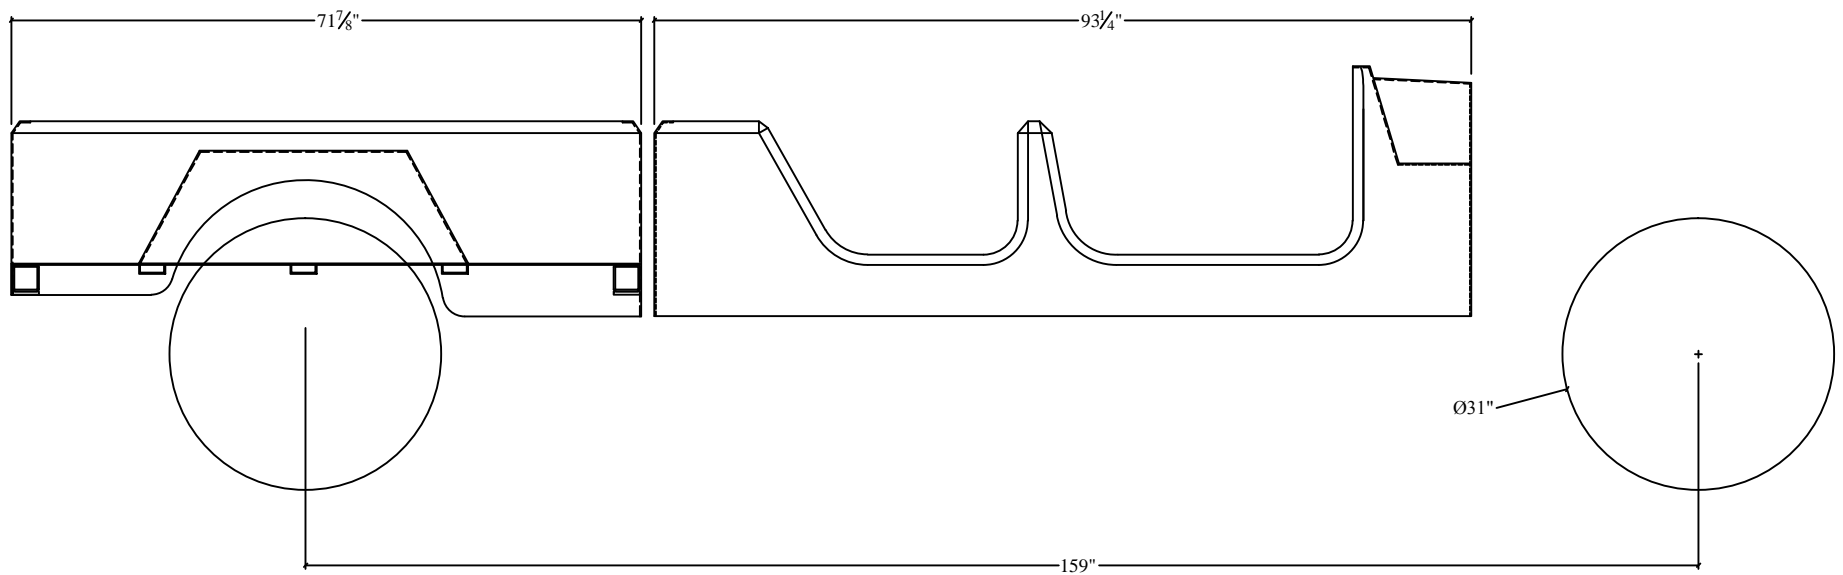

OPTION D
#5073 CJ Custom Box 71 7/8" long with #5068 CJ/YJ Crew Cab
(159" Wheelbase)

Approximate Measurements