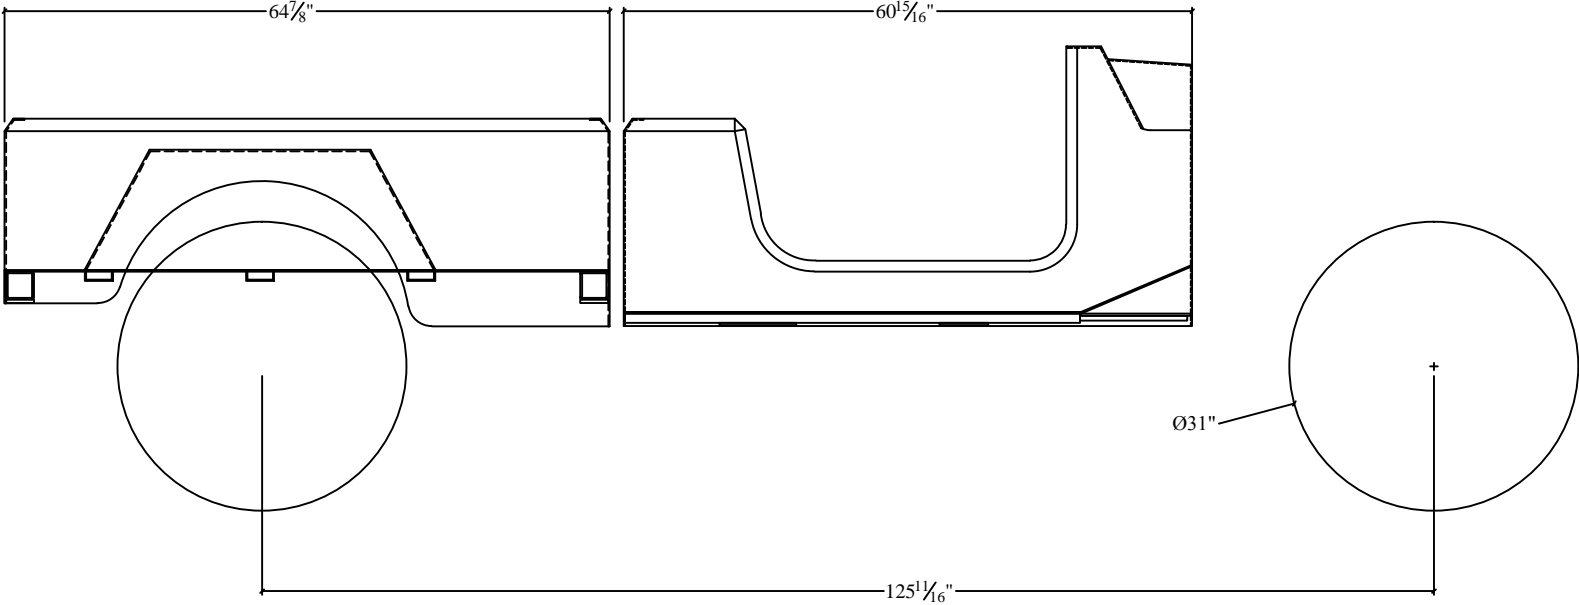

OPTION B

**#5071 CJ Custom Box 64 7/8" long with #5363 TJ/CJ Cab
(125 1/16" Wheelbase)**

Approximate Measurements