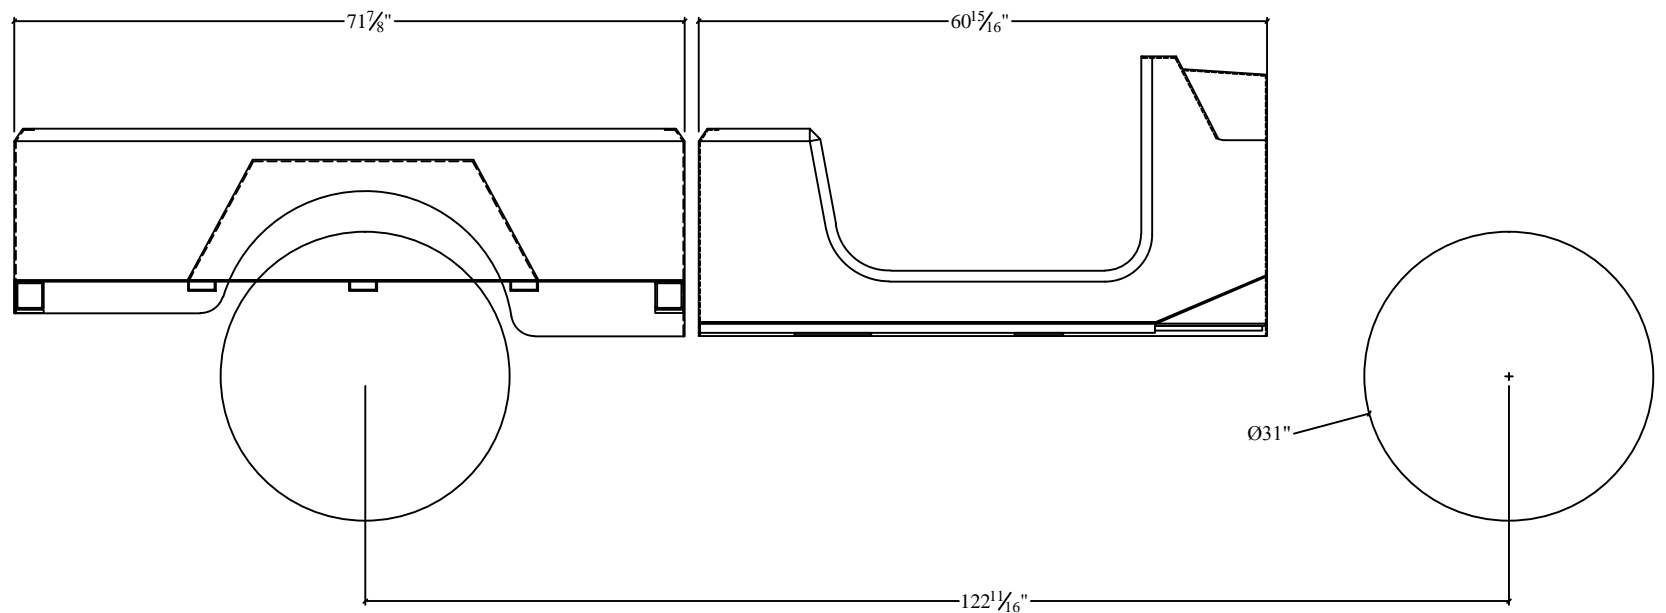

## OPTION C

#5072 CJ Custom Box  $71 \frac{7}{8}$ " long with #5363 TJ/CJ Cab  
( $122 \frac{11}{16}$ " Wheelbase)

Approximate Measurements