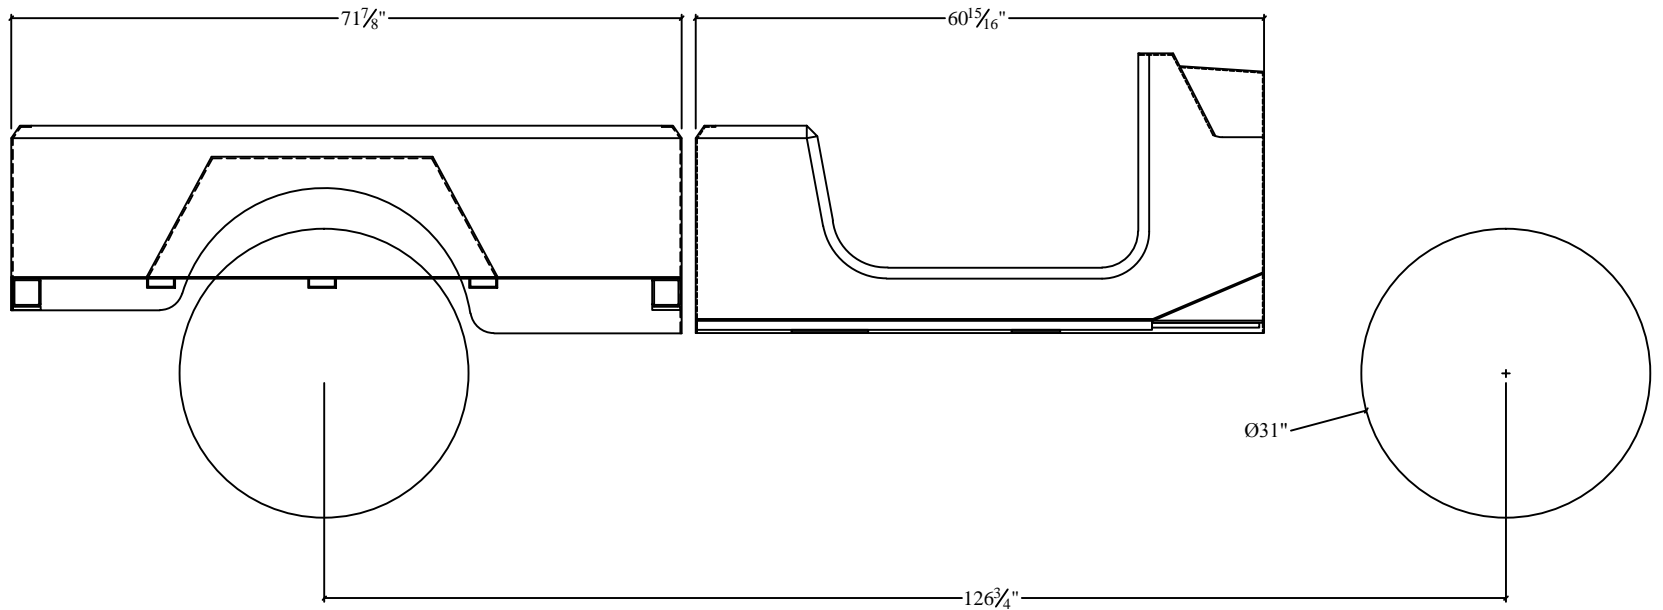

## OPTION D

#5073 CJ Custom Box  $71 \frac{7}{8}$ " long with #5363 TJ/CJ Cab  
( $126 \frac{3}{4}$ " Wheelbase)

Approximate Measurements