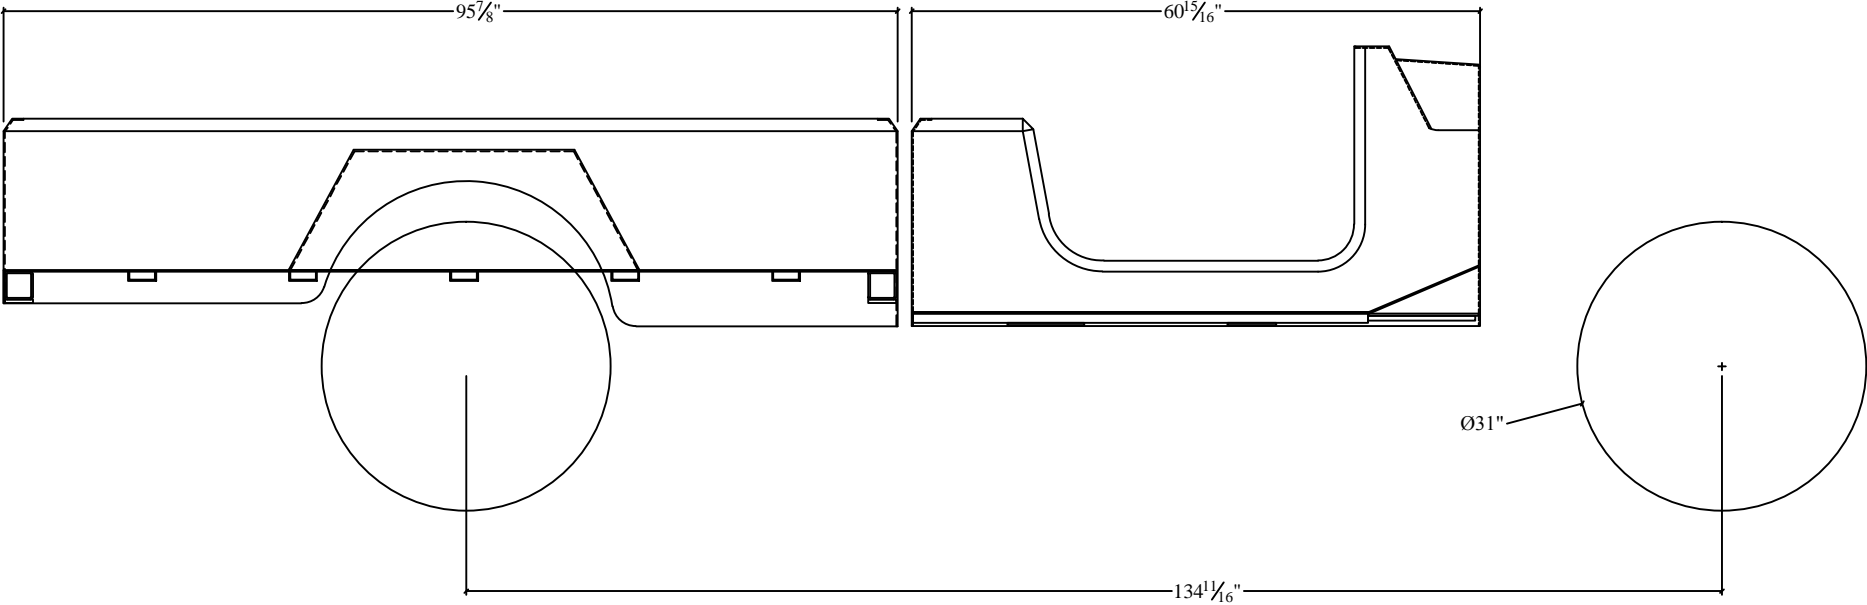

OPTION E

#5074 CJ Custom Box 95 7/8" long with #5363 TJ/CJ Cab
(134 11/16" Wheelbase)

Approximate Measurements